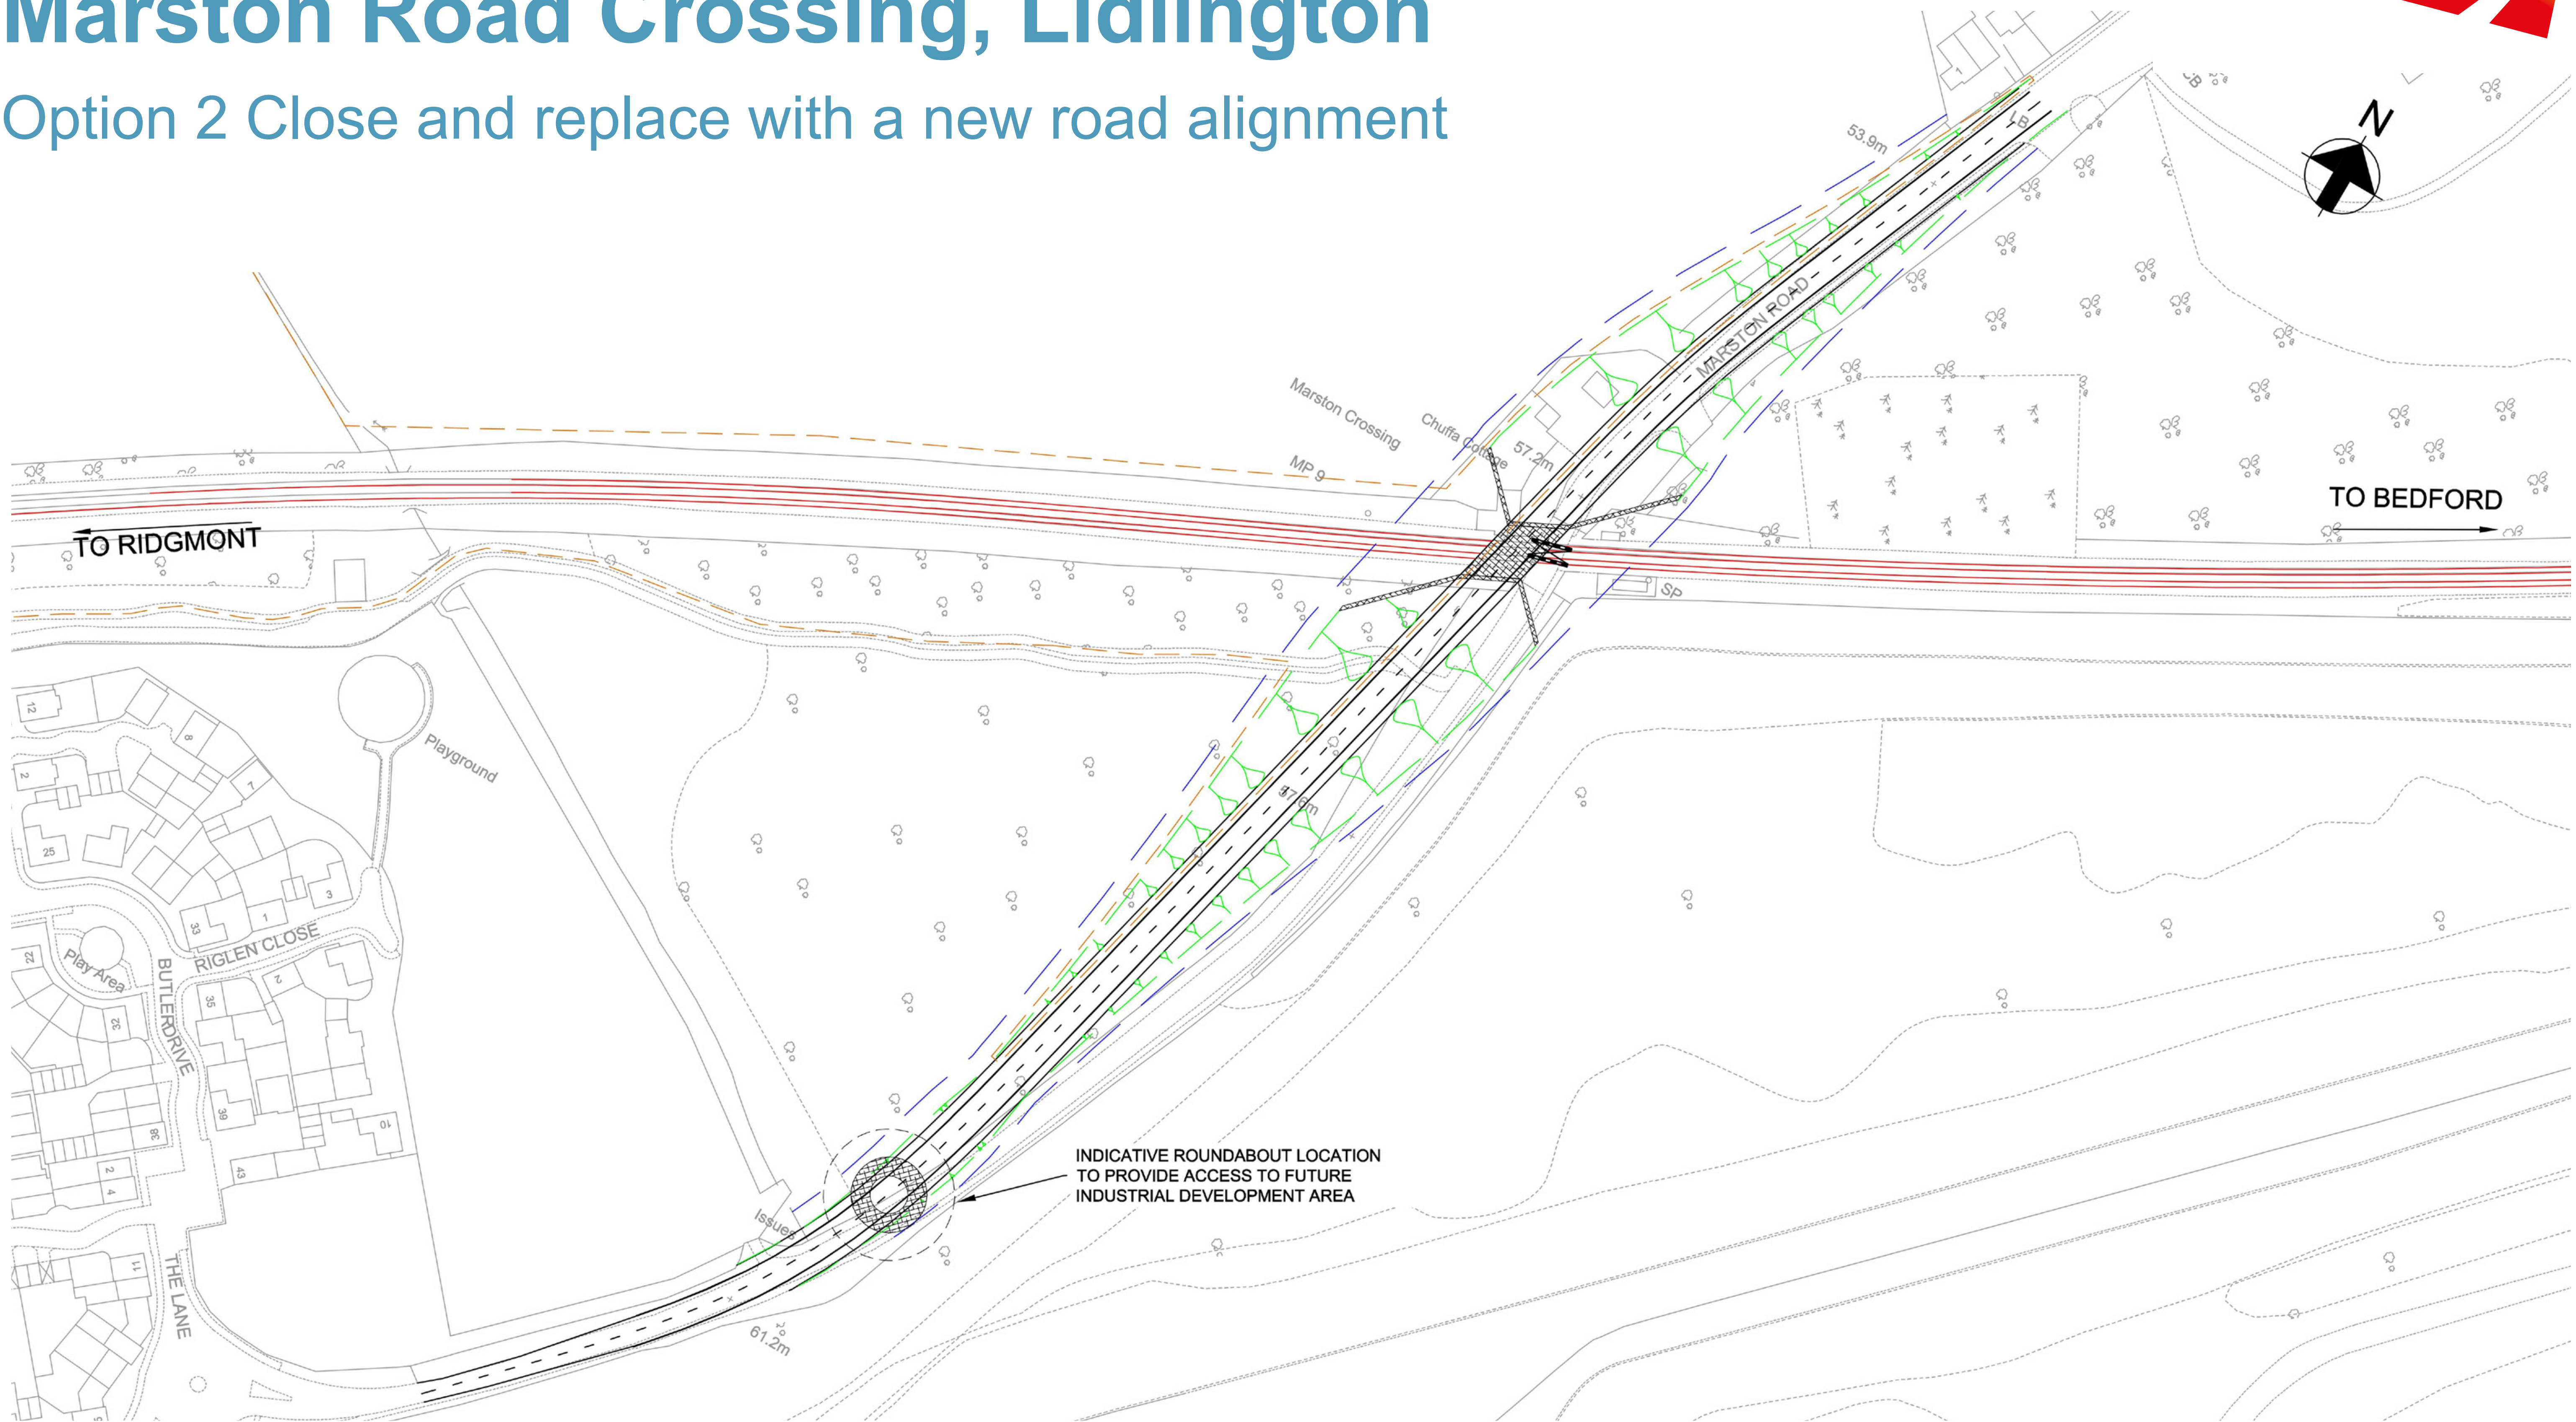

Marston Road Crossing, Lidlington

Option 2 Close and replace with a new road alignment

OS map data reproduced by permission of Ordnance Survey on behalf of HMSO.
 © Crown copyright 2015. All rights reserved.
 Ordnance Survey licence number 0100040692.