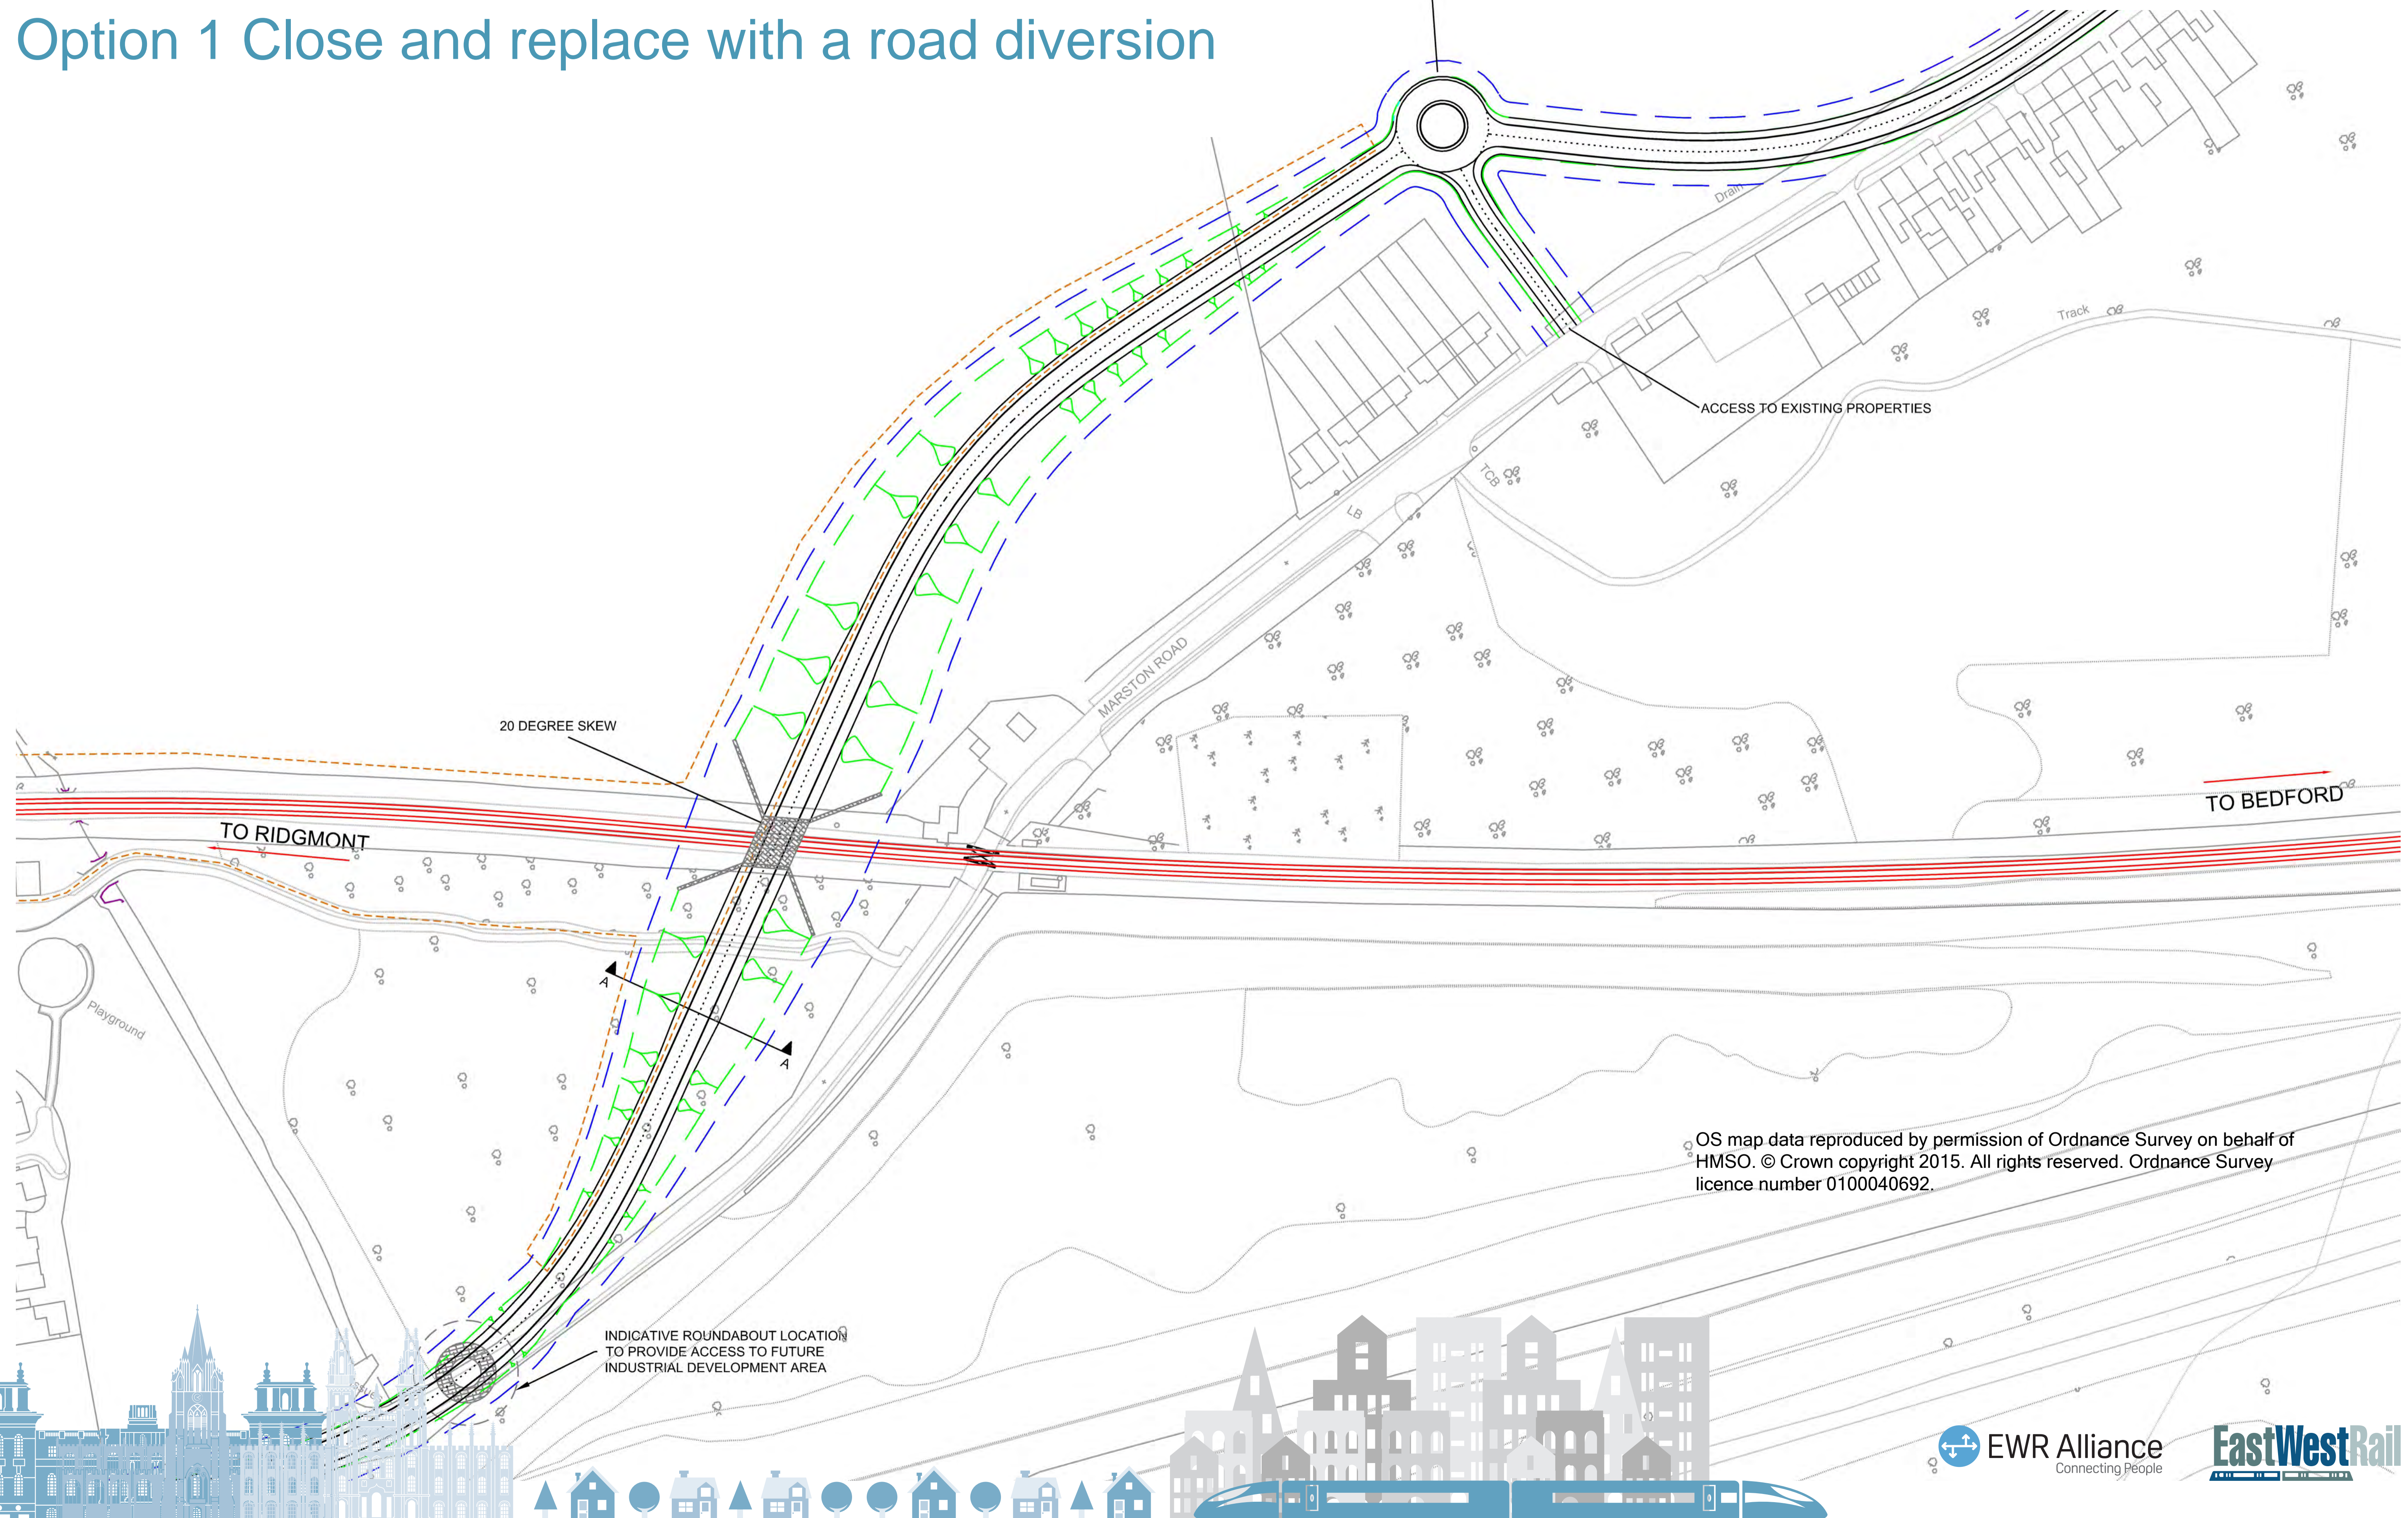

# Marston Road

## Option 1 Close and replace with a road diversion

OS map data reproduced by permission of Ordnance Survey on behalf of HMSO. © Crown copyright 2015. All rights reserved. Ordnance Survey licence number 0100040692.